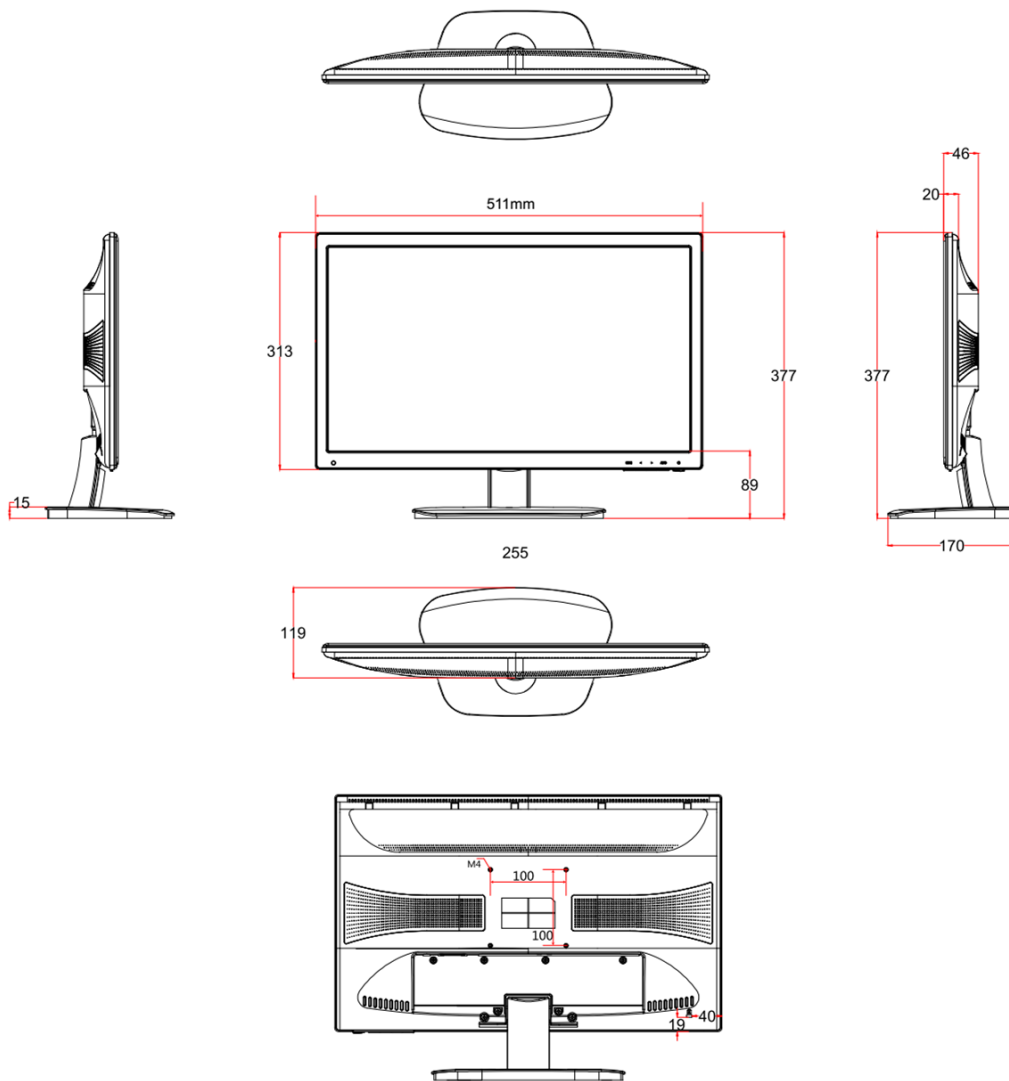

Dimensions (unit: mm)

Distributed by

HIKVISION

Headquarters

No.555 Qianmo Road, Binjiang District,
Hangzhou 310051, China
T +86-571-8807-5998
overseasbusiness@hikvision.com

Hikvision USA
T +1-909-895-0400
sales.usa@hikvision.com

Hikvision Europe
T +31-23-55-42-770
info.eu@hikvision.com

Hikvision Middle East
T +971-4-8816086
salesme@hikvision.com

Hikvision Russia
T +7-495-669-67-99
saleru@hikvision.com

Hikvision India
T +91-22-28469900
sales@pramahikvision.com

Hikvision Italy
T +39-0438-6902
info.it@hikvision.com

Hikvision France
T +33(0)1-85-330-450
info.fr@hikvision.com

Hikvision Spain
T +34-91-737-16-55
info.es@hikvision.com

Hikvision Poland
T +48-22-460-01-50
poland@hikvision.com

Hikvision UK
T +01628-902140
support.uk@hikvision.com

Hikvision Singapore
T +65-6684-4718
sg@hikvision.com

Hikvision Oceania
T +61-2-8599-4233
salesau@hikvision.com

Hikvision Canada
T +1-909-895-0400
sales.usa@hikvision.com

Hikvision Korea
T +82-31-731-8841
sales.korea@hikvision.com

Hikvision Brazil
T +55 11 3318-0050
Latam.support@hikvision.com

Hikvision Africa
T +27 (10) 0351172
sale.africa@hikvision.com

Hikvision Hong Kong
T +852-2151-1761